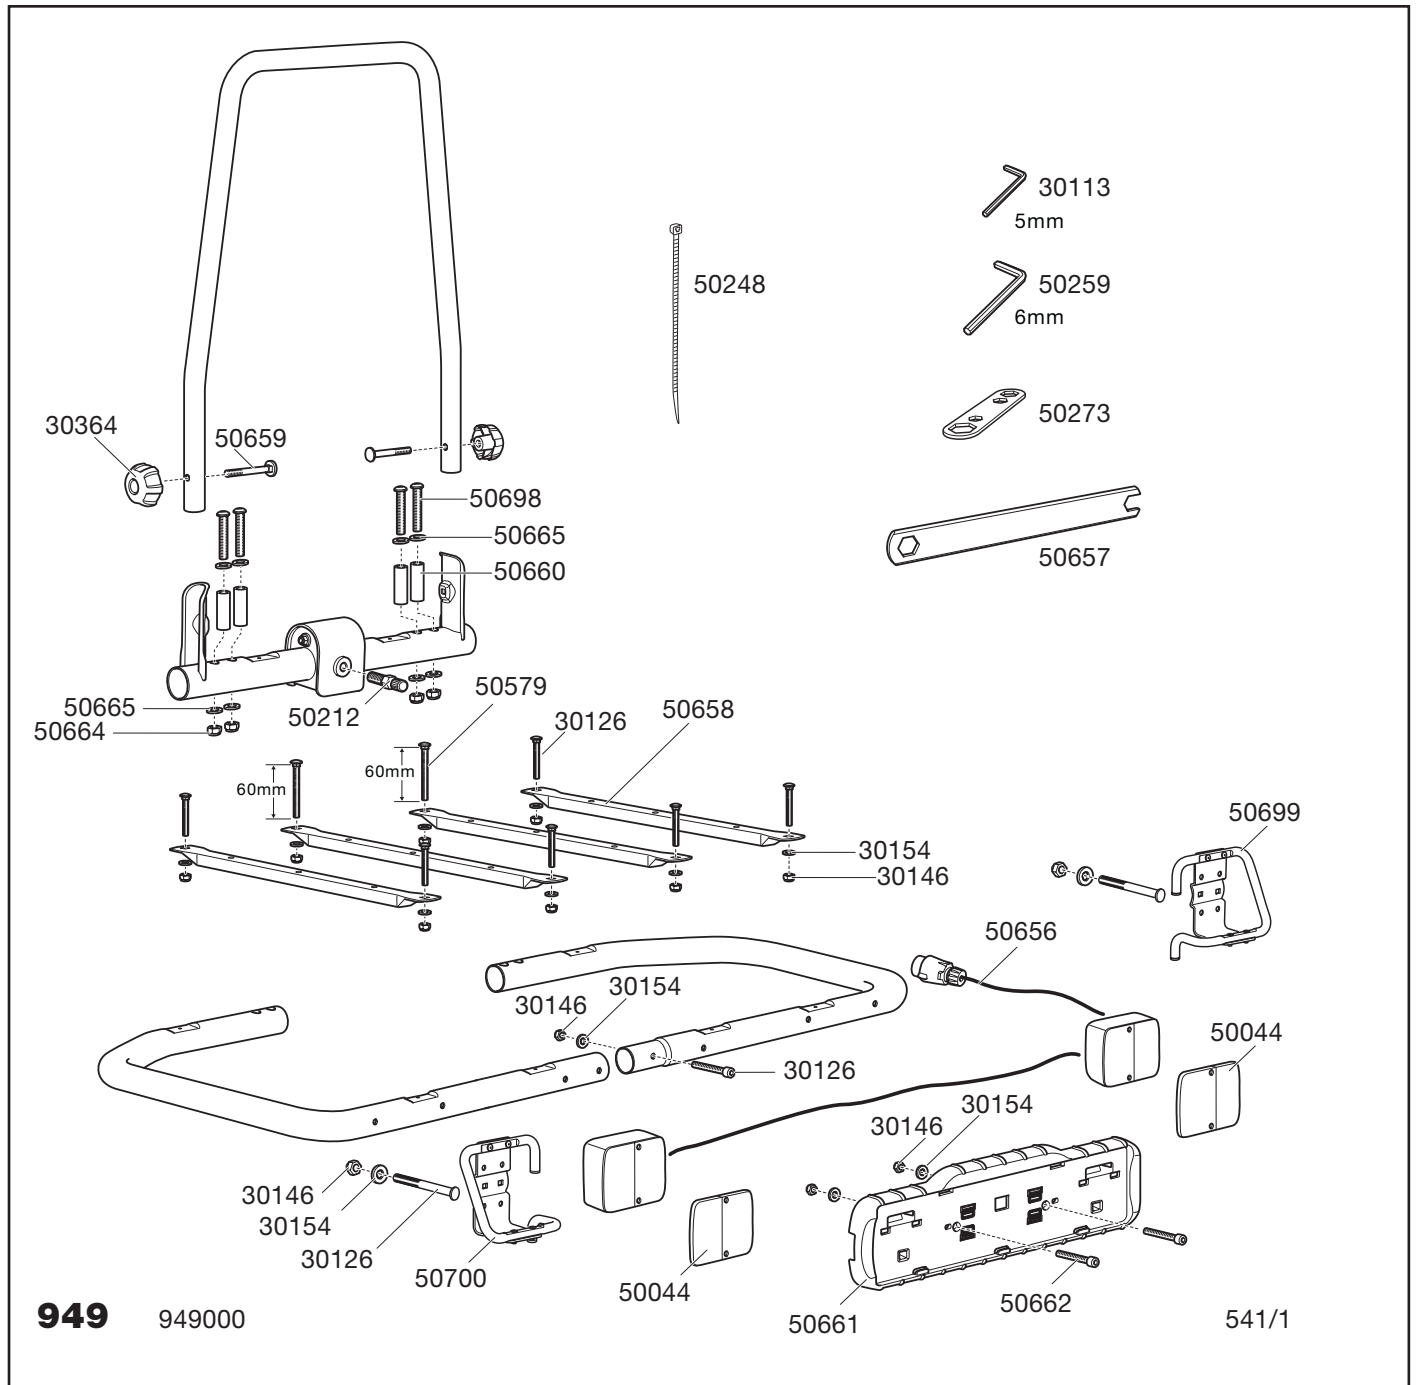

Thule EasyBase 949

Individual packs

Pallet

Product	EAN	Kg	L/W/H in cm
949	7313020022529	15	80/65/13

Product	Qty/kg	L/W/H in cm
949	16/250	133/80/120